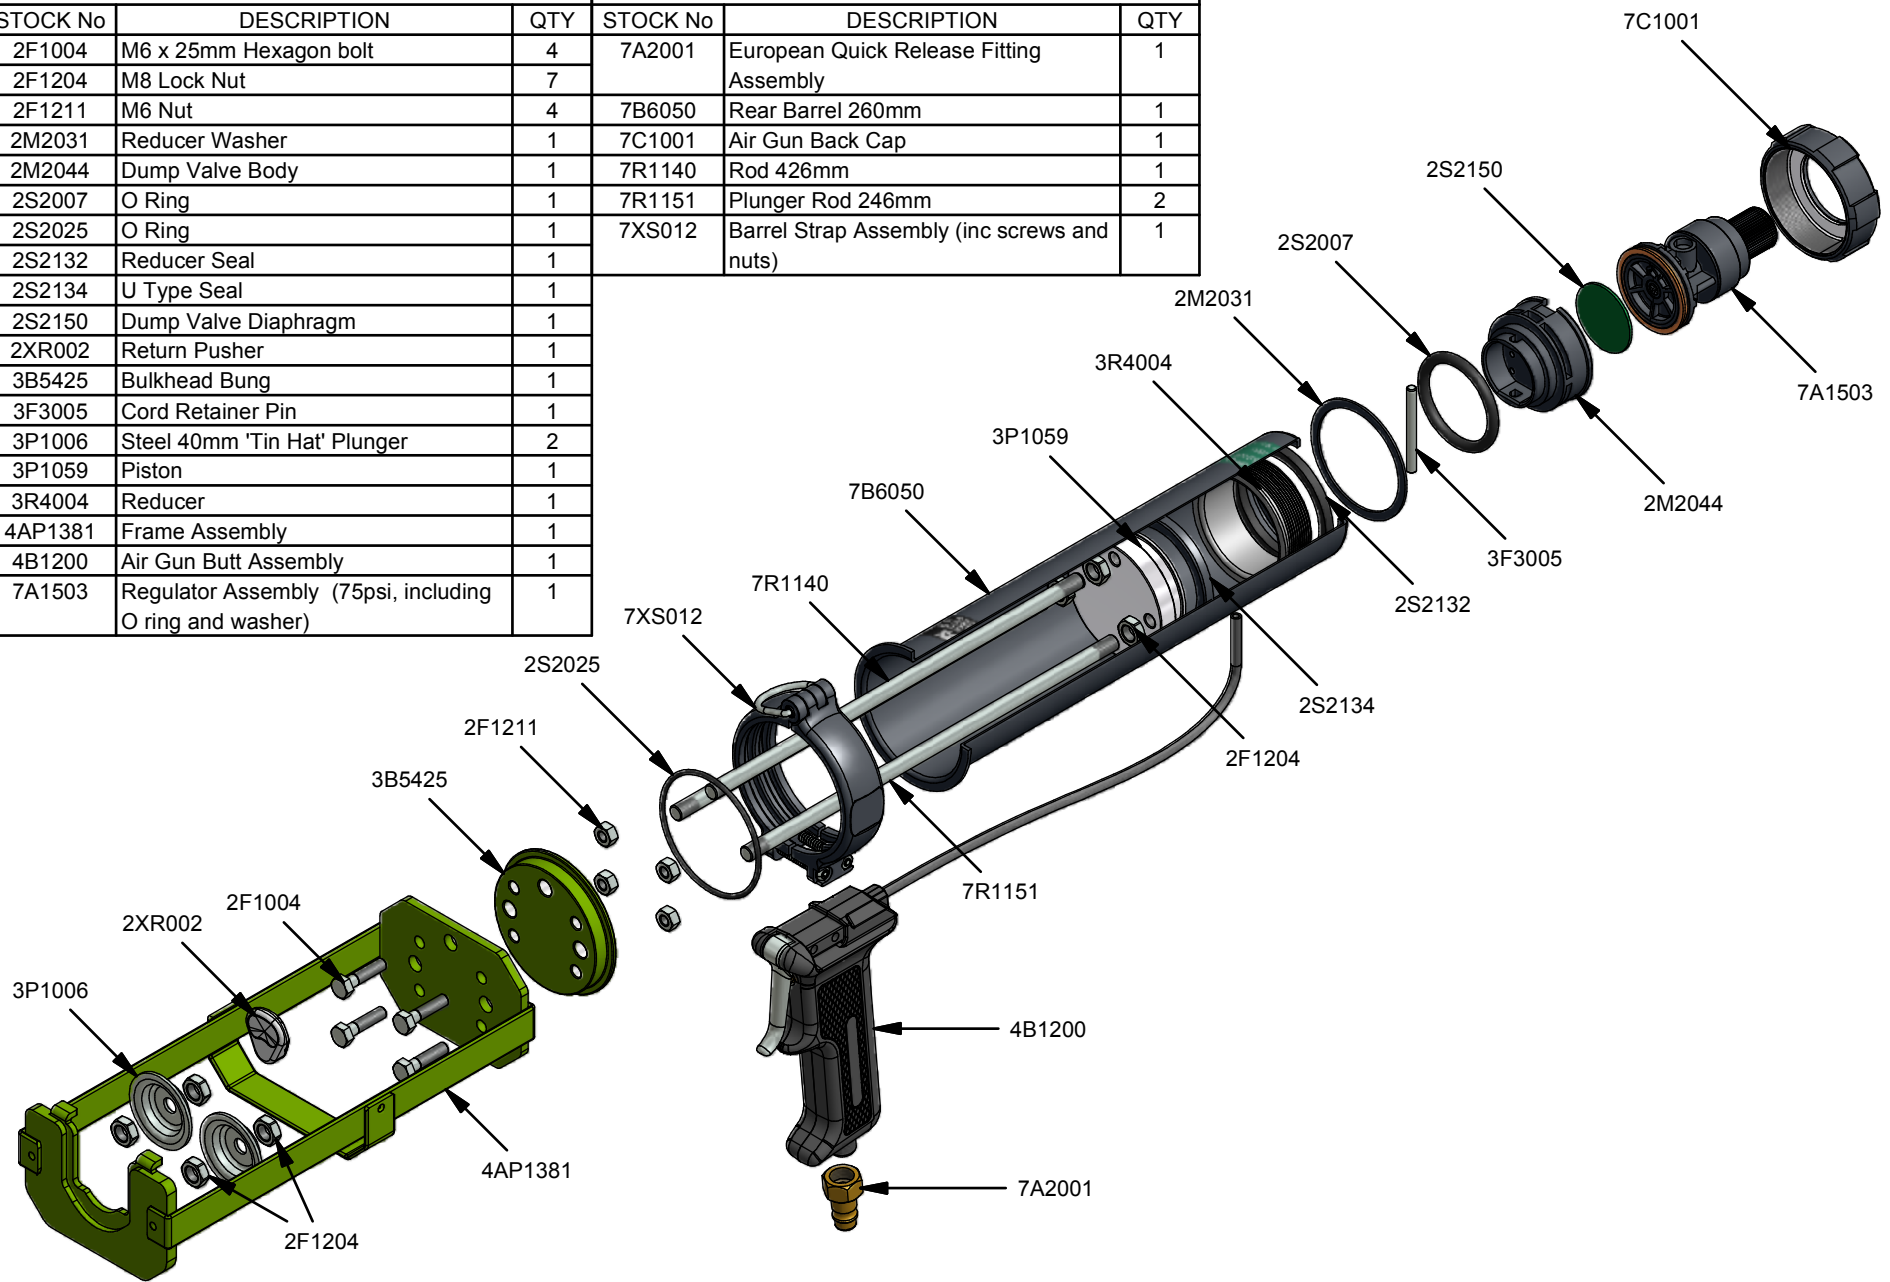

Parts List			Parts List		
STOCK No	DESCRIPTION	QTY	STOCK No	DESCRIPTION	QTY
2F1004	M6 x 25mm Hexagon bolt	4	7A2001	European Quick Release Fitting Assembly	1
2F1204	M8 Lock Nut	7	7B6050	Rear Barrel 260mm	1
2F1211	M6 Nut	4	7C1001	Air Gun Back Cap	1
2M2031	Reducer Washer	1	7R1140	Rod 426mm	1
2M2044	Dump Valve Body	1	7R1151	Plunger Rod 246mm	2
2S2007	O Ring	1	7XS012	Barrel Strap Assembly (inc screws and nuts)	1
2S2025	O Ring	1			
2S2132	Reducer Seal	1			
2S2134	U Type Seal	1			
2S2150	Dump Valve Diaphragm	1			
2XR002	Return Pusher	1			
3B5425	Bulkhead Bung	1			
3F3005	Cord Retainer Pin	1			
3P1006	Steel 40mm 'Tin Hat' Plunger	2			
3P1059	Piston	1			
3R4004	Reducer	1			
4AP1381	Frame Assembly	1			
4B1200	Air Gun Butt Assembly	1			
7A1503	Regulator Assembly (75psi, including O ring and washer)	1			