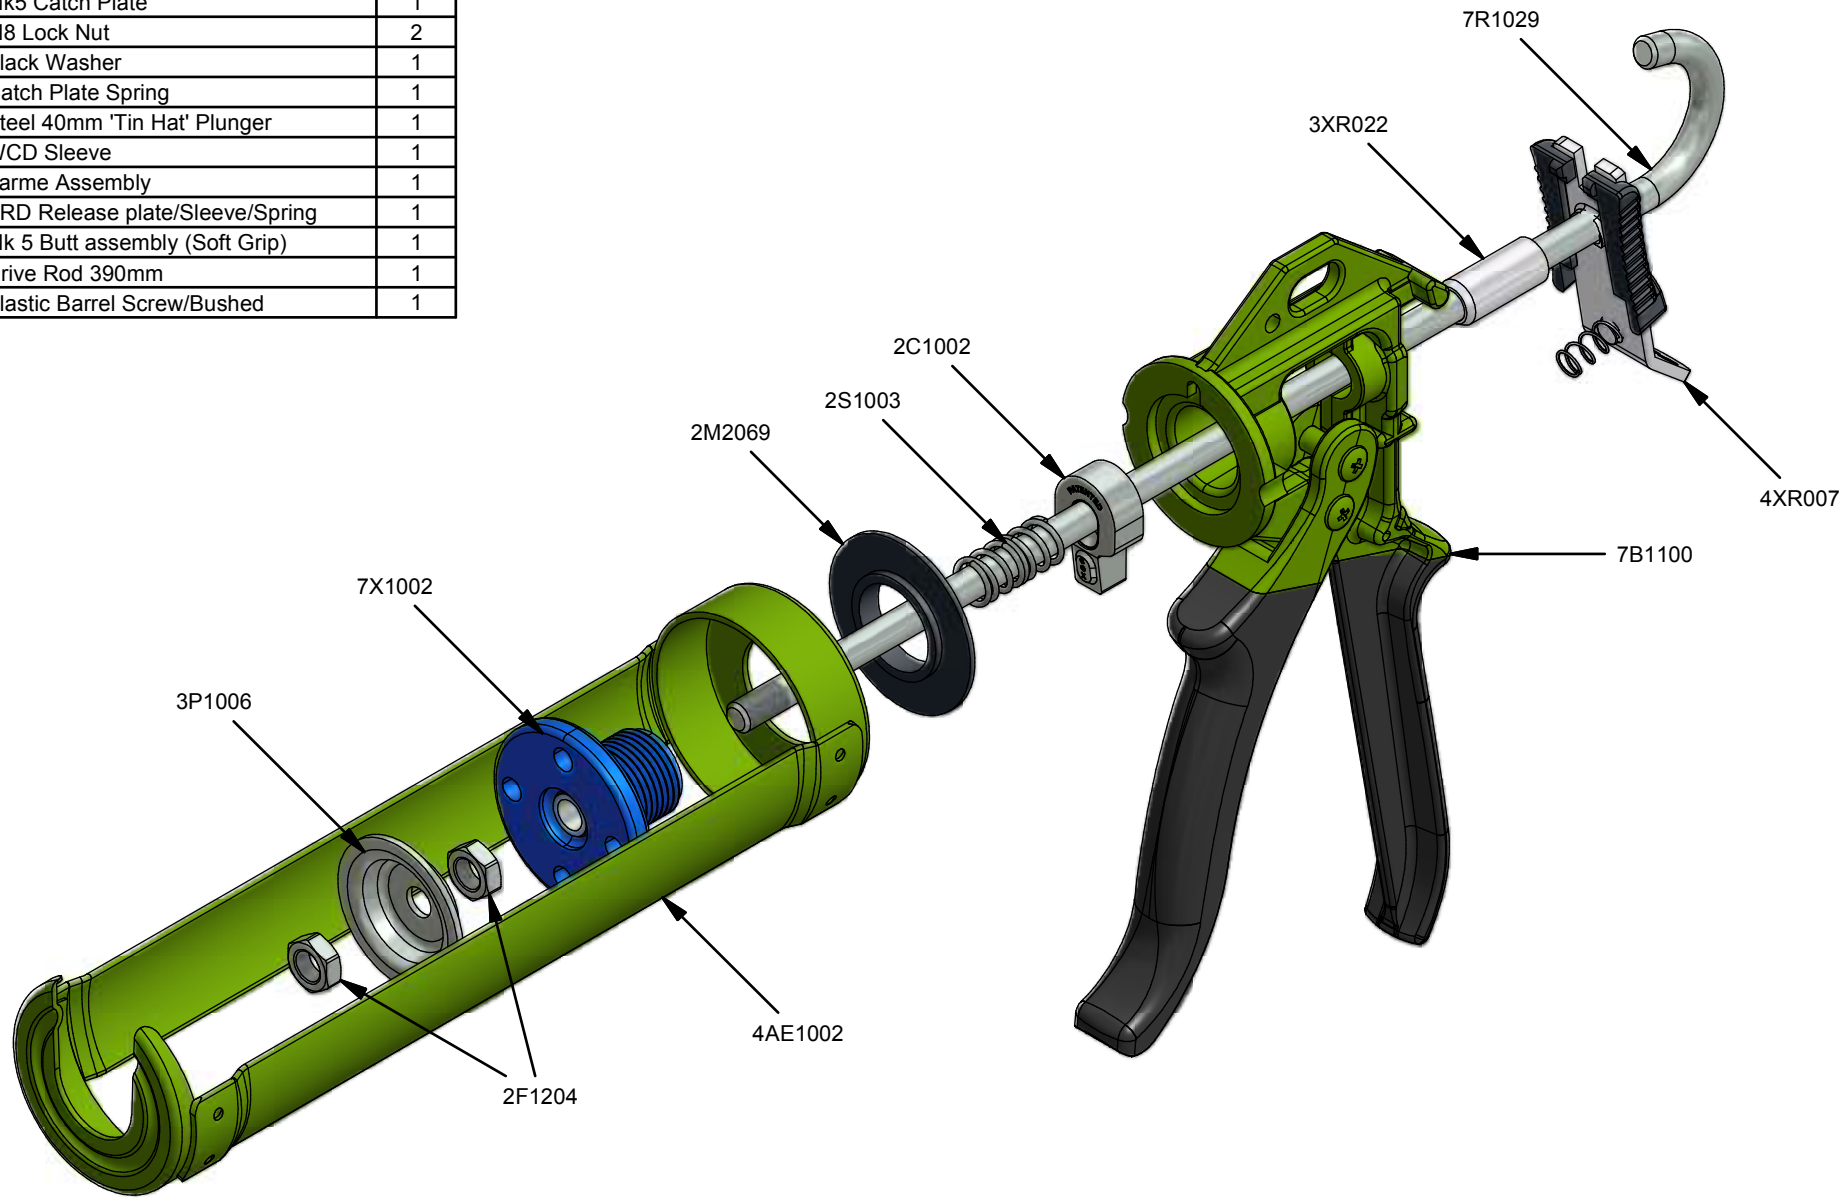

Parts List		
STOCK No	DESCRIPTION	QTY
2C1002	Mk5 Catch Plate	1
2F1204	M8 Lock Nut	2
2M2069	Black Washer	1
2S1003	Catch Plate Spring	1
3P1006	Steel 40mm 'Tin Hat' Plunger	1
3XR022	WCD Sleeve	1
4AE1002	Farme Assembly	1
4XR007	PRD Release plate/Sleeve/Spring	1
7B1100	Mk 5 Butt assembly (Soft Grip)	1
7R1029	Drive Rod 390mm	1
7X1002	Plastic Barrel Screw/Bushed	1

Illbruck Powerflow Cart 215 (AA853/AE7975)

www.pccox.co.uk
 sales@pccox.co.uk
 TEL:44(0)1635 264500

REV	DATE
A	22/03/2016