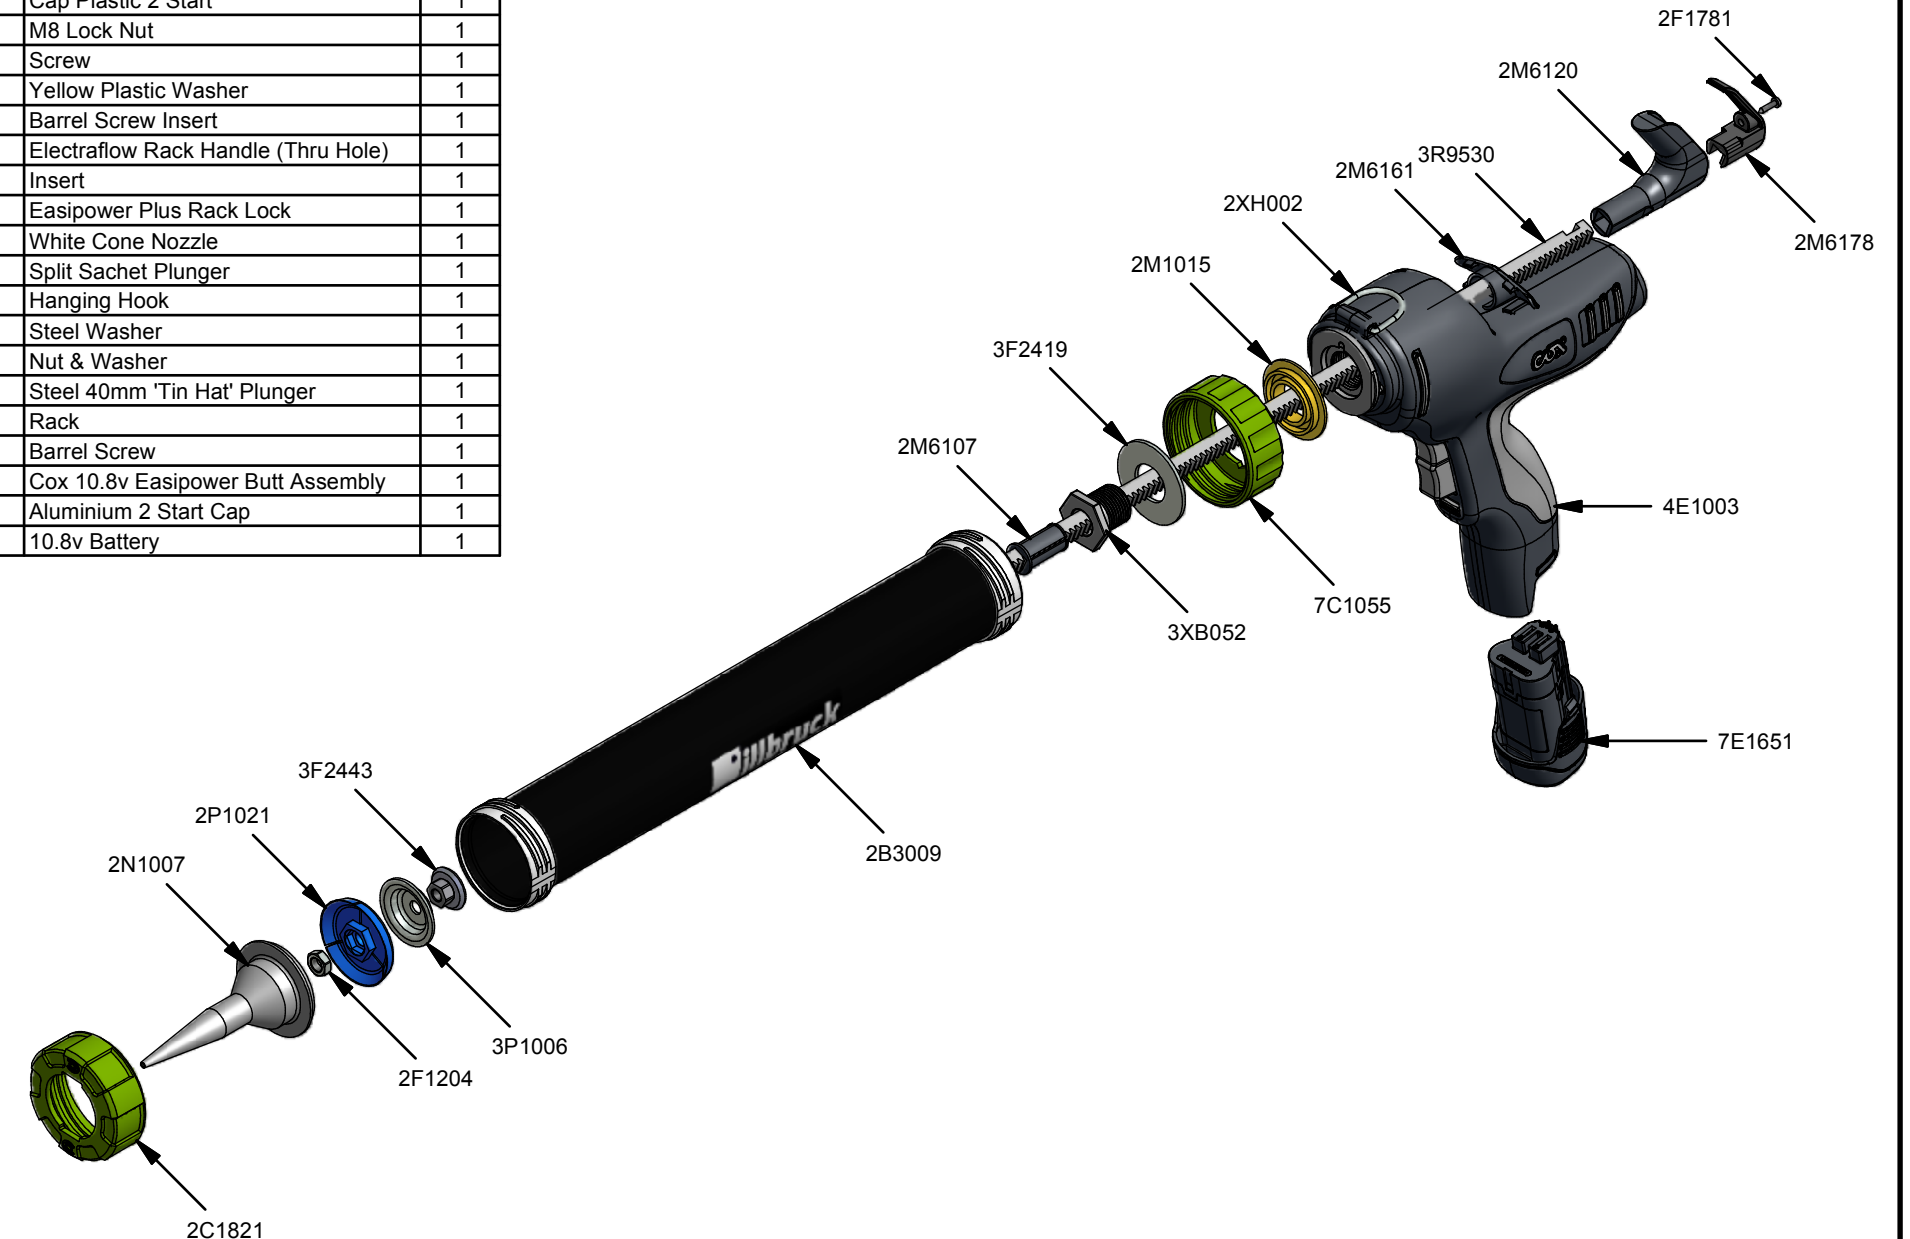

Parts List		
STOCK No	DESCRIPTION	QTY
2B3009	Barrel (Illbruck Branded)	1
2C1821	Cap Plastic 2 Start	1
2F1204	M8 Lock Nut	1
2F1781	Screw	1
2M1015	Yellow Plastic Washer	1
2M6107	Barrel Screw Insert	1
2M6120	Electraflow Rack Handle (Thru Hole)	1
2M6161	Insert	1
2M6178	Easipower Plus Rack Lock	1
2N1007	White Cone Nozzle	1
2P1021	Split Sachet Plunger	1
2XH002	Hanging Hook	1
3F2419	Steel Washer	1
3F2443	Nut & Washer	1
3P1006	Steel 40mm 'Tin Hat' Plunger	1
3R9530	Rack	1
3XB052	Barrel Screw	1
4E1003	Cox 10.8v Easipower Butt Assembly	1
7C1055	Aluminium 2 Start Cap	1
7E1651	10.8v Battery	1