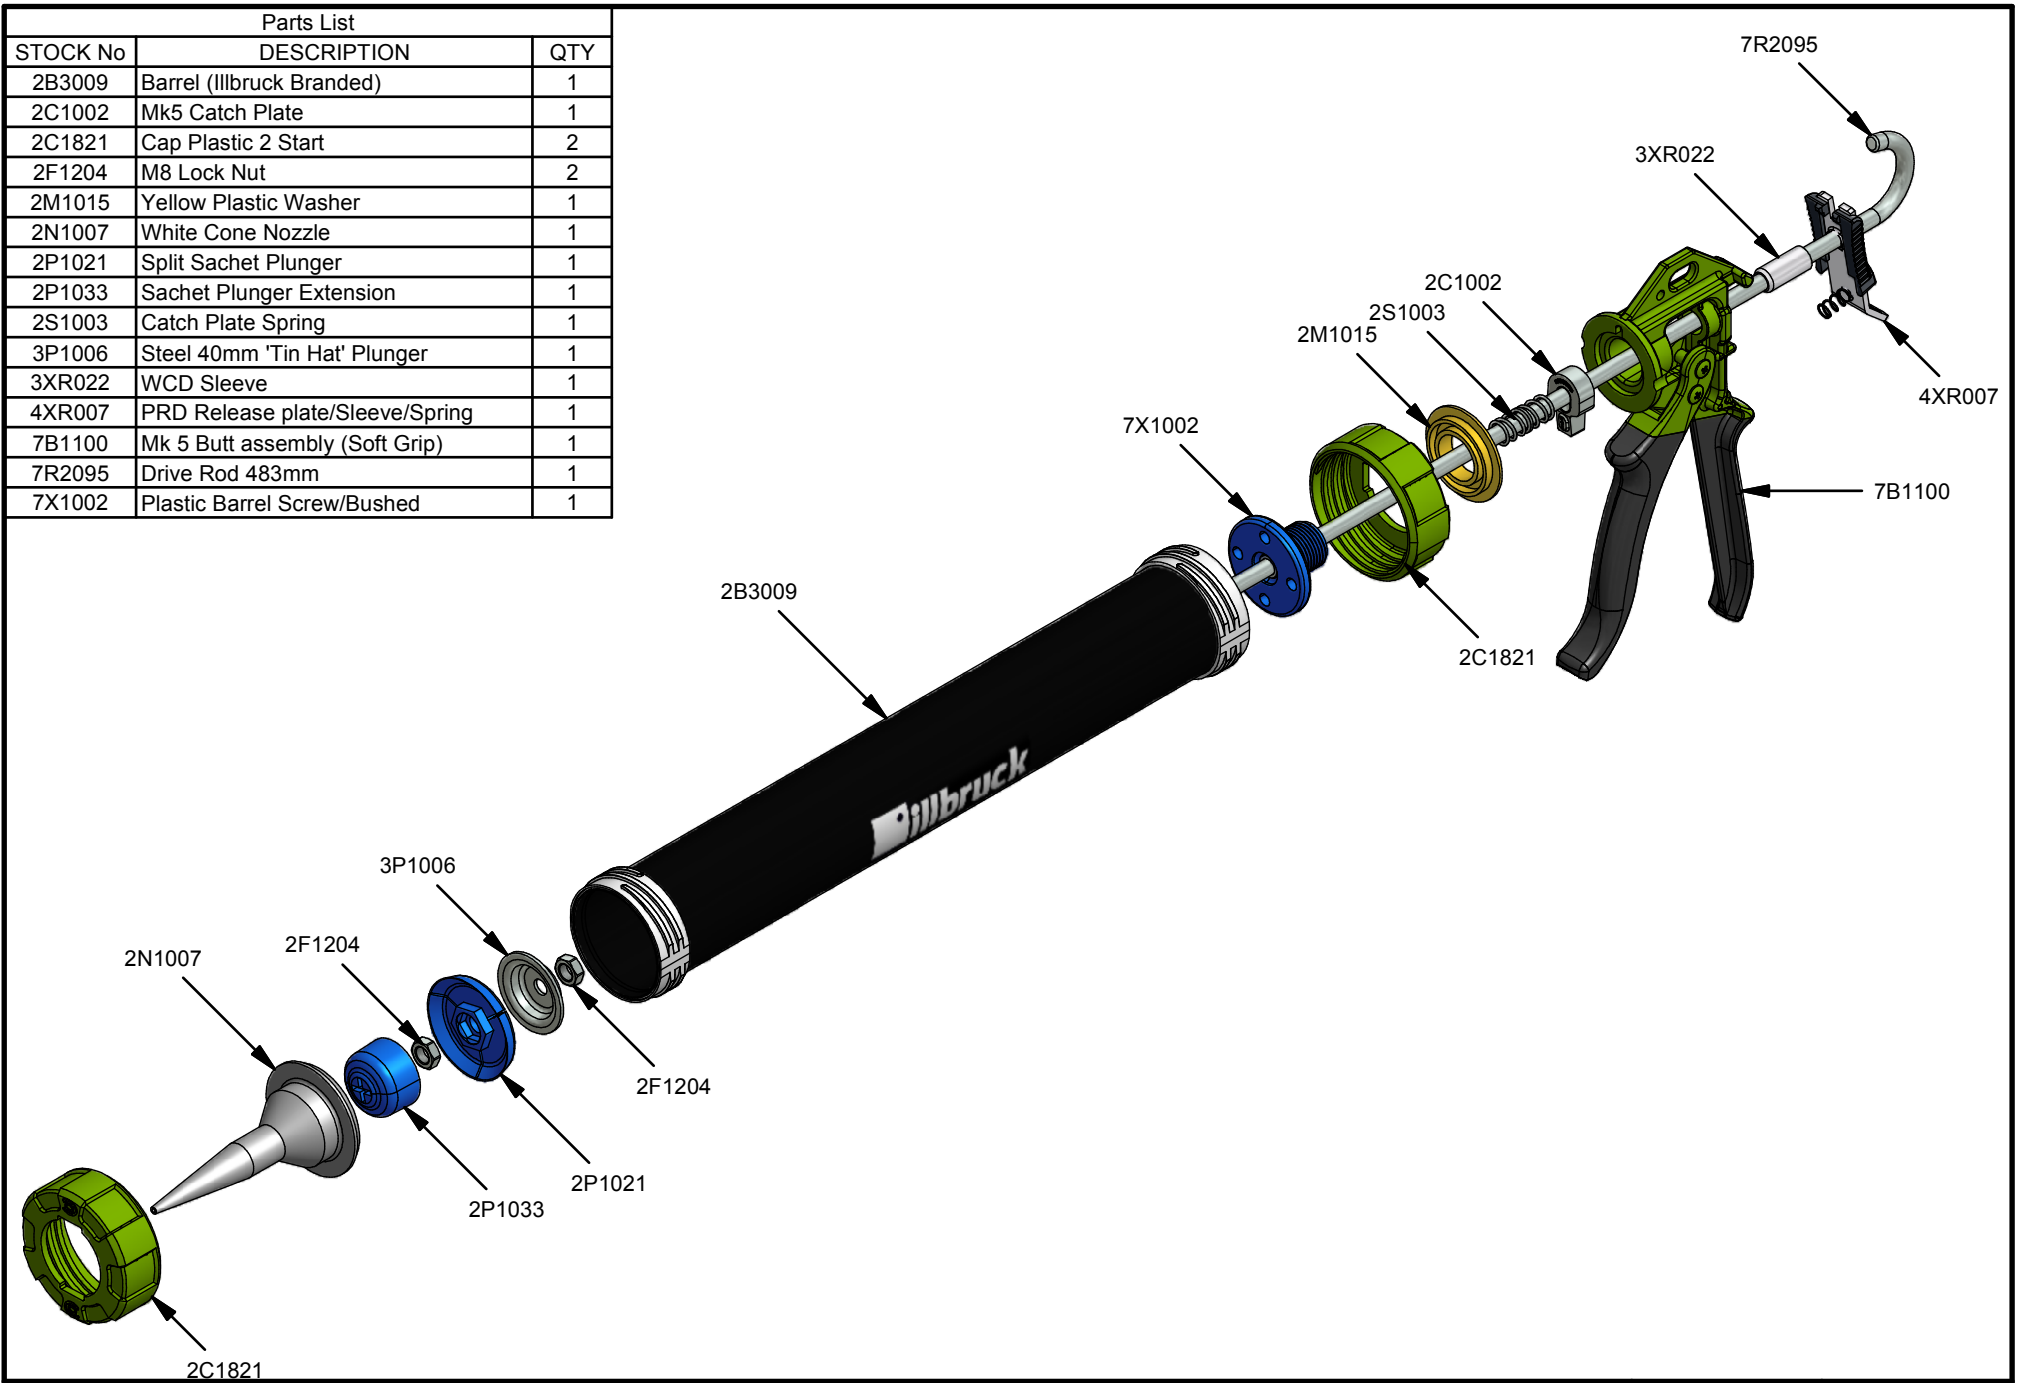

Parts List		
STOCK No	DESCRIPTION	QTY
2B3009	Barrel (Illbruck Branded)	1
2C1002	Mk5 Catch Plate	1
2C1821	Cap Plastic 2 Start	2
2F1204	M8 Lock Nut	2
2M1015	Yellow Plastic Washer	1
2N1007	White Cone Nozzle	1
2P1021	Split Sachet Plunger	1
2P1033	Sachet Plunger Extension	1
2S1003	Catch Plate Spring	1
3P1006	Steel 40mm 'Tin Hat' Plunger	1
3XR022	WCD Sleeve	1
4XR007	PRD Release plate/Sleeve/Spring	1
7B1100	Mk 5 Butt assembly (Soft Grip)	1
7R2095	Drive Rod 483mm	1
7X1002	Plastic Barrel Screw/Bushed	1

Illbruck Powerflow Combi 600 (AA956/AJ8010)

www.pccox.co.uk
 sales@pccox.co.uk
 TEL:44(0)1635 264500

REV	DATE
A	11/04/2016